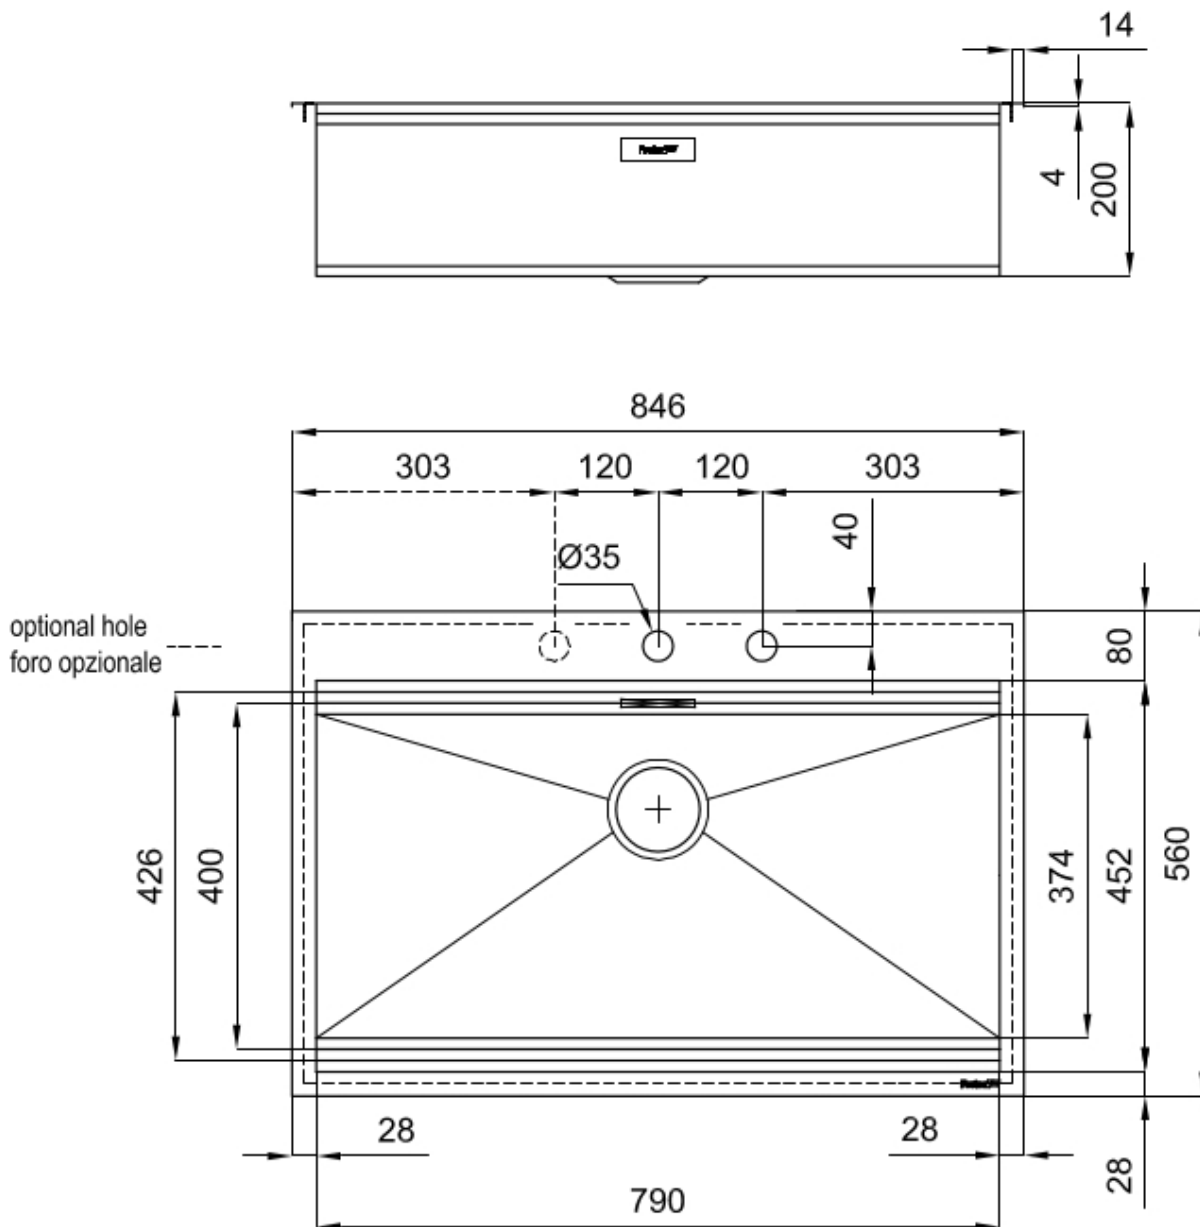

Satiné

Base

90 cm

Dimensions

846x560 mm

Équipement standard

Crochets de fixation, joint, vidange, trop-plein et siphon, Emballage en boîte

Trous mitigeur

2 trous en standard

Trou d'encastrement

826x540 mm

Égouttoir

Non

Largeur

85 cm

Mesure cuve

790x400mm

Numéro cuves

1 cuve

Vidange

Vidagne avec contrôle automatique SPACE MILANO - 3,5"

DESSINS TECHNIQUES

Milano Optional accessories / Accessori opzionali

The "rails" system makes it possible to use a combination of numerous accessories. Grids, chopping boards, utensils' ranging system, bowls and containers of different dimensions can be alternated in the workspace with a simple gesture, and can easily be stacked, in order to be on hand at all times.